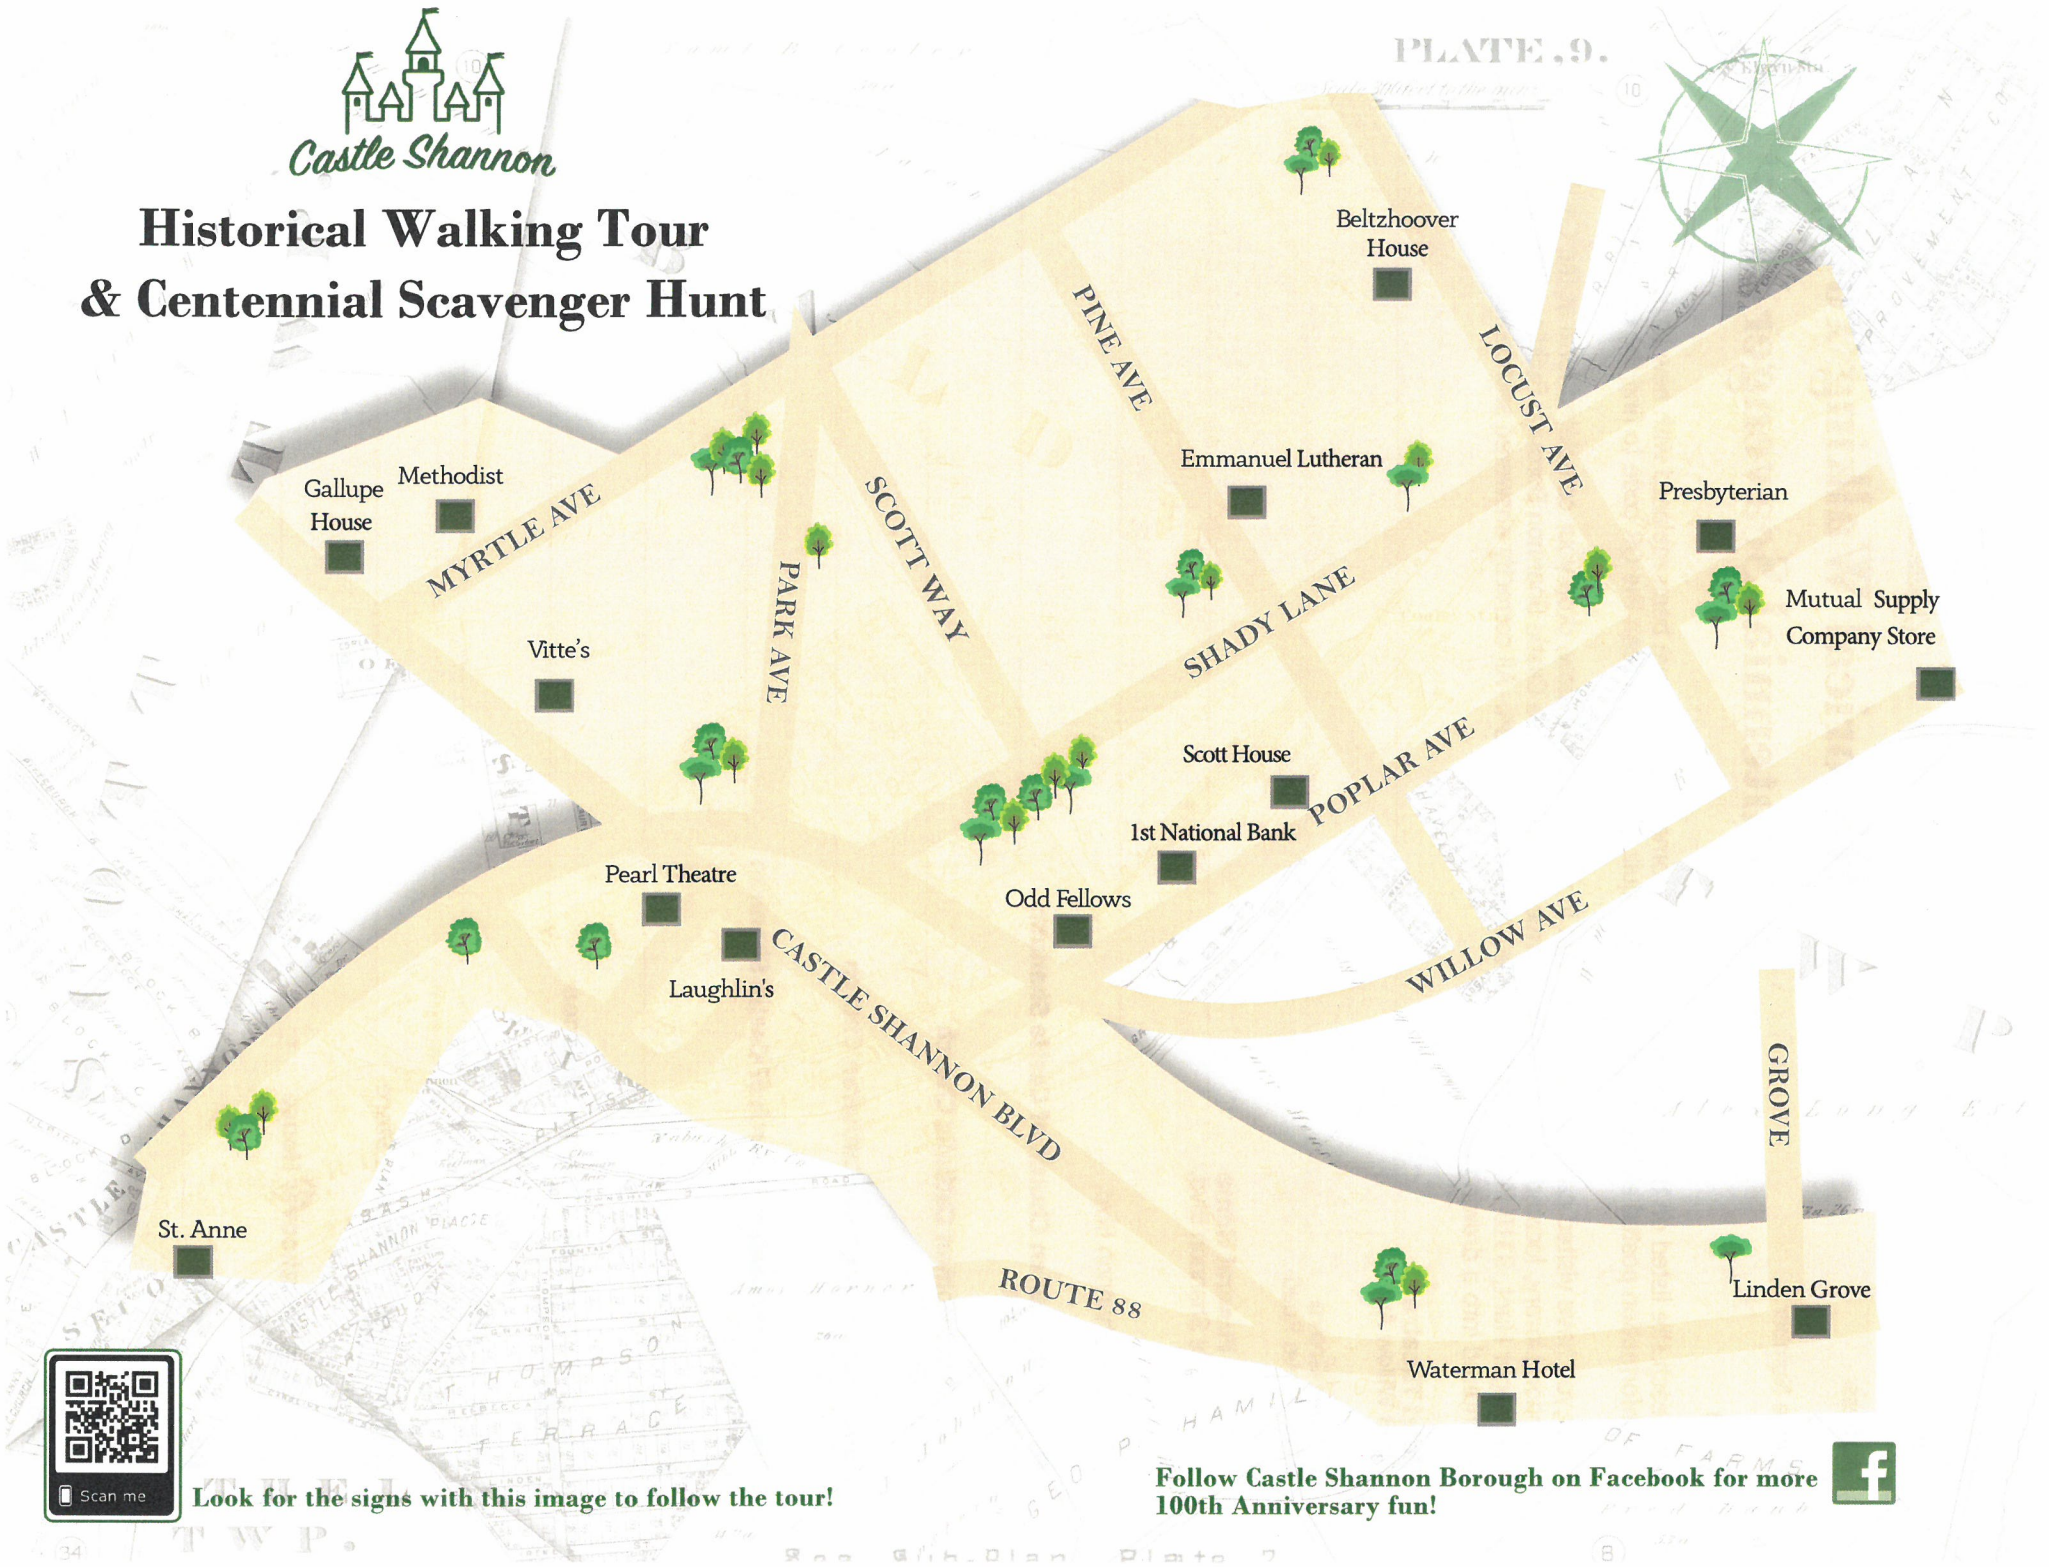

Historical Walking Tour & Centennial Scavenger Hunt

PLATE .9.

Look for the signs with this image to follow the tour!

Follow Castle Shannon Borough on Facebook for more 100th Anniversary fun!